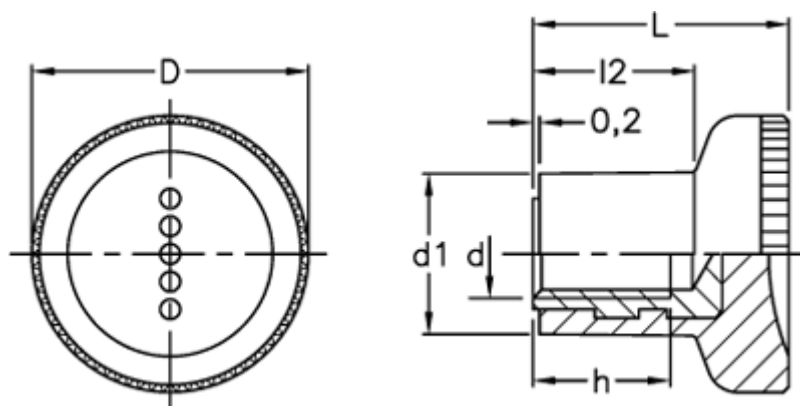

# Data Sheet

Article number: 23052423115  
Description: E+G Knurled knob  
EKK.31-B M8-C5

## Measures

D	= 31
d1	= 18.5
d 6H	= M8
h	= 15
L	= 27.0
l2	= 17.0